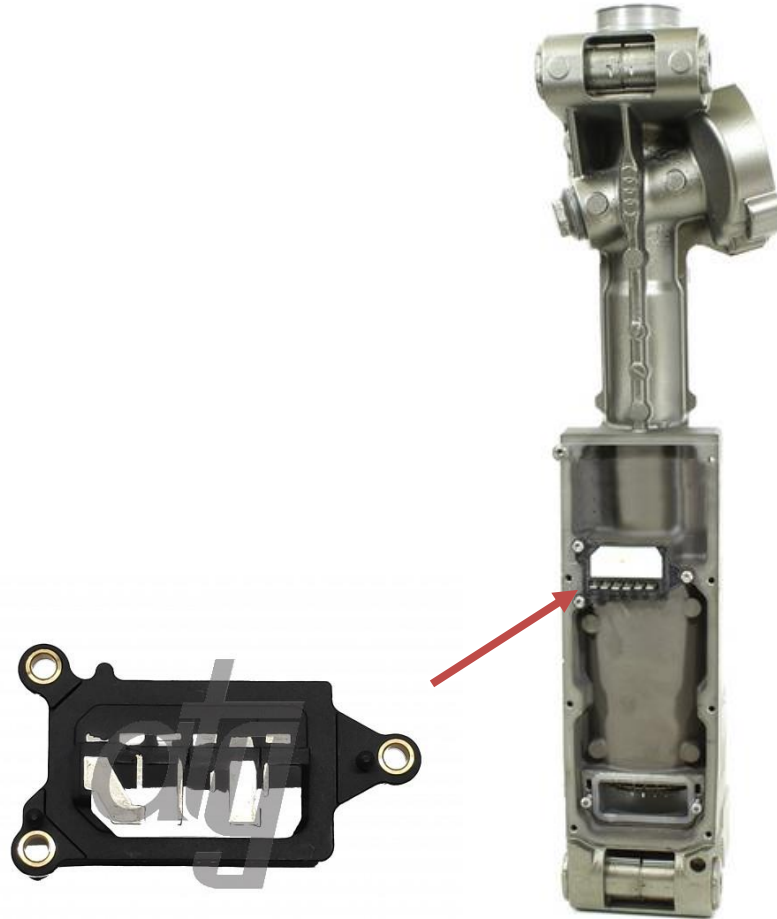

Electric steering rack control unit connector (6 pin for RCEPS) Part No. 40350021

FITS THE FOLLOWING

Rack part number	Crossreferences	Application
ATGE40571RB	VAG 8K1423055AC, 8K1423055CA, 8K1423055BK, 8K1423055AN, 8K1423055BR, 8K1423055BF, 8K1423055AJ, 8K1423055S, 8K1423055BP, 8K1423055AS	Audi A4 IV (B8) (2011 - 2015) A4 allroad IV (B8) (2009 - 2016) A5 I (2011 - 2016)
ATGE42381RB	VAG 8K1423055AE, 8K1423055CC,	Audi A4 IV (B8) (2011 - 2015) A5 I (2011 - 2016)

	8K1423055BM, 8K1423055AL, 8K1423055BT, 8K1423055BA, 8K1423055AF, 8K1423055T, 8K1423055BQ, 8K1423055AQ	
ATGE40141RB	VAG 4G1423055BQ, 4G1423055BQ, 4G1423055AK, 4G0909144J, 4G1423055DC, 4G1423055BA, 4G1423055AH, 4G1423105D, 4G0909144G, 4G1423055CS, 4G1423055AN, 4G1423055AA, 4G1423055Q	Audi A6 IV (C7) (2011 - 2018) A7 I (2010 - 2014)
ATGE40591RB	VAG 8R1423055E, 8R1423055AS, 8R1423055E, 8R1423055AH, 8R1423055BF, 8R1423055T, 8R1423055AC, 8R1423055BA, 8R1423055L, 8R1423055AL, 8R1423055BH, 8R1423055AF, 8R1423055BE, 8R1423055R, 8R1423055AA, 8R1423055AT, 8R1423055J, 8R1423055AJ, 8R1423055BG, 8R1423055AE, 8R1423055BB, 8R1423055N	Audi Q5 I (2012 - 2017)