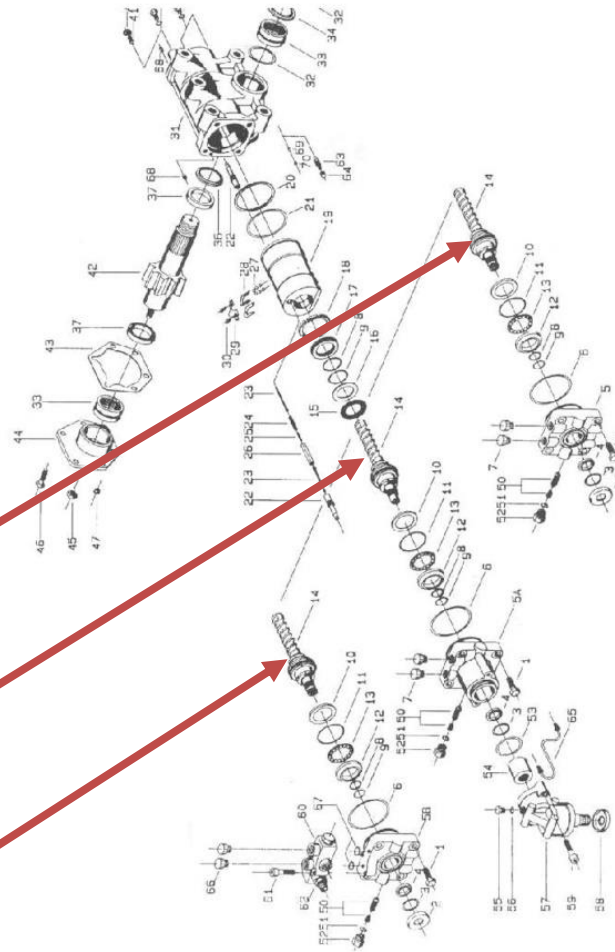

Steering box pinion Part No. 80170005

Alternative part number	Application
HRG0005RP	6.2 LHD THP90

More new products at <https://www.atg-components.com/warehouse-news>